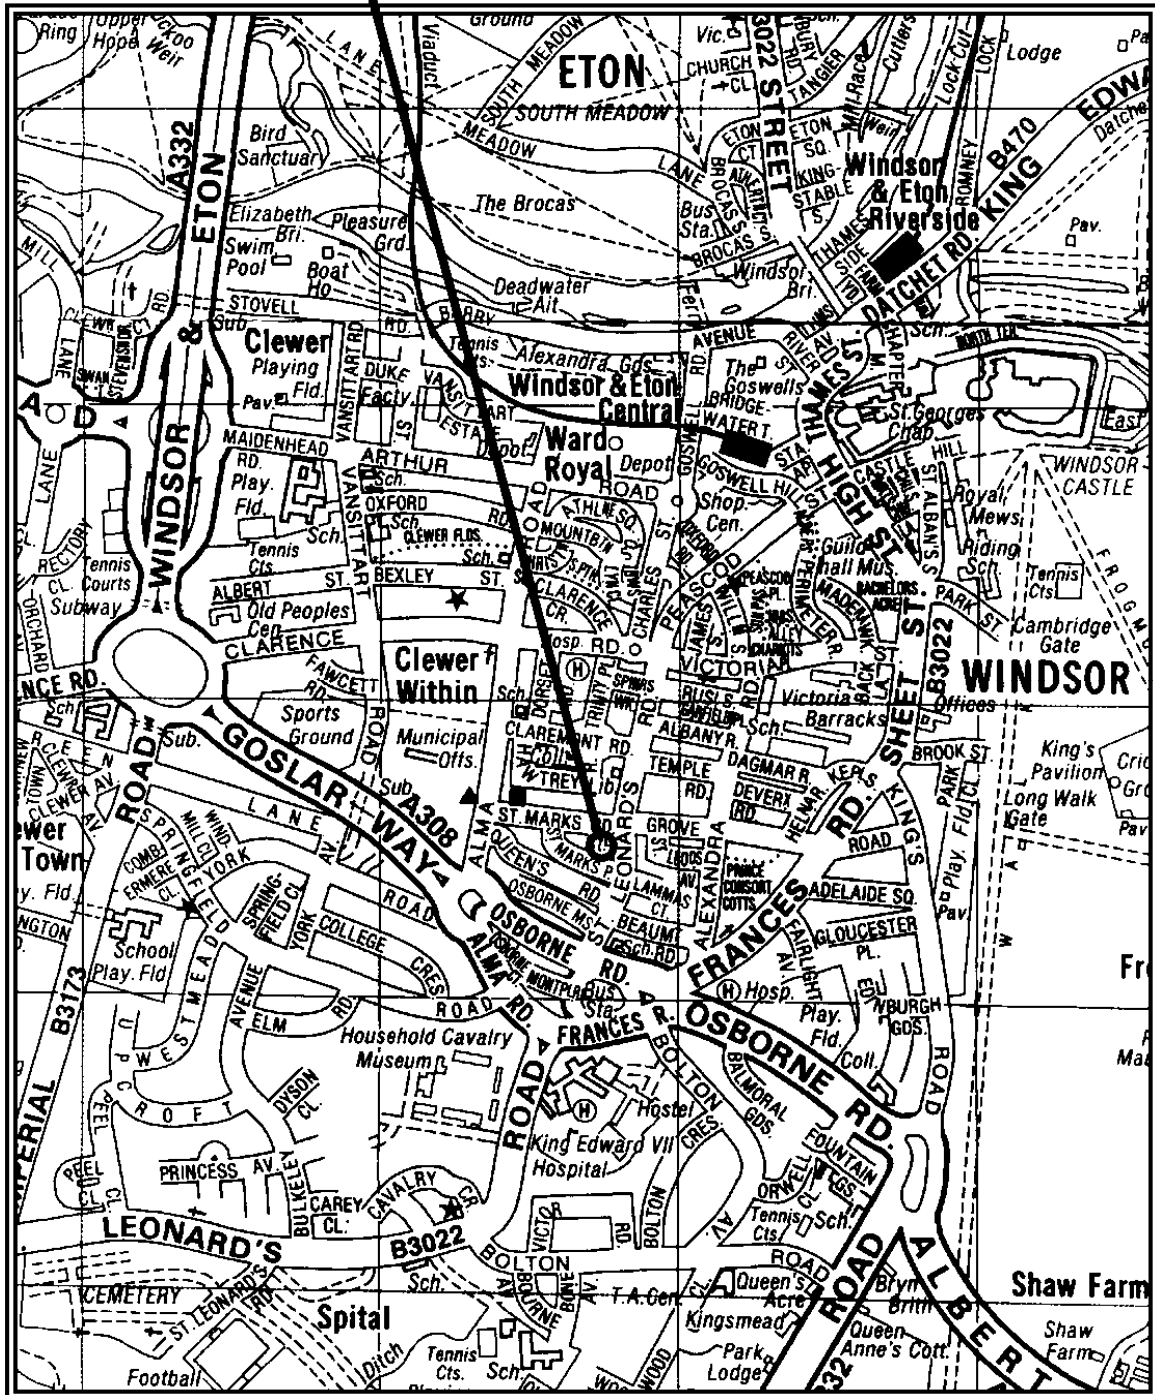

## Windsor Photographic Society at the Windsor arts centre

It is generally easier to enter St Leonards Road from the south - Osborne Road/Goslar Way. Most major incoming routes connect fairly directly with these roads. From St Leonards Road, turn left into St Marks Play Place (immediately before the arts centre), and turn right through the car park entrance behind the building. At the opposite corner of the car park is a walk-way to St Marks Road, which takes you round to the front entrance of the building.